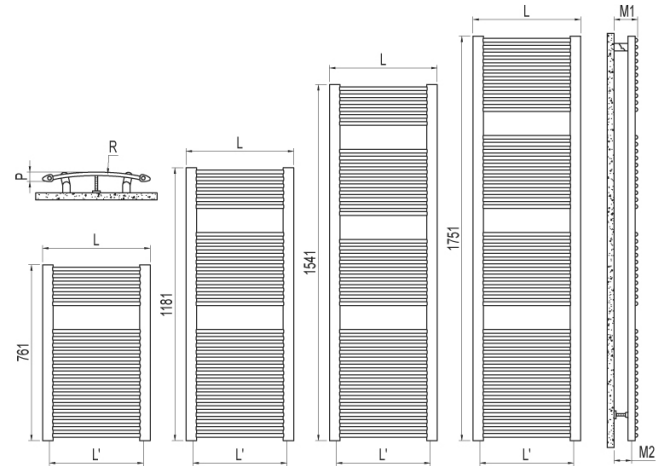

Technical features:

- steel towel warmer radiator with horizontal elements featuring round tubes 16 mm diameter
- side manifolds with a 45x30 mm ovoid section
- manifold threading 1/2" Gas right
- maximum working pressure 4 bar
- maximum working temperature 95°C

Standard supply:

- pair of CHELA wall brackets
- wall spacer
- air vent

761 - 22 rails - 1 espacio	BAP046 01	41	761	465	406	5.80	2.50	383	291	205	124	1.227	400
761 - 22 rails - 1 espacio	BAP051 01	47	761	515	456	6.30	2.70	418	318	224	136	1.223	400
761 - 22 rails - 1 espacio	BAP061 01	60	761	615	556	7.30	3.00	487	371	262	160	1.215	400
761 - 22 rails - 1 espacio	BAP076 01	85	761	764	706	8.80	3.50	590	451	319	196	1.202	400
761 - 22 rails - 1 espacio	BAP091 01	80	761	919	860	10.20	4.00	698	535	380	235	1.190	700
1181 - 33 rails - 2 espacios	BAM046 01	41	1181	465	406	8.70	3.80	563	428	301	183	1.227	400
1181 - 33 rails - 2 espacios	BAM051 01	47	1181	515	456	9.50	4.10	616	469	330	201	1.224	400
1181 - 33 rails - 2 espacios	BAM061 01	60	1181	615	556	11.00	4.60	723	551	388	236	1.220	700
1181 - 33 rails - 2 espacios	BAM076 01	85	1181	764	706	13.20	5.30	882	673	475	290	1.213	700
1181 - 33 rails - 2 espacios	BAM091 01	80	1181	919	860	15.40	6.10	1048	801	566	347	1.207	1000
1541 - 42 rails - 3 espacios	BAL046 01	41	1541	465	406	11.20	5.00	725	550	386	234	1.234	700
1541 - 42 rails - 3 espacios	BAL051 01	47	1541	515	456	12.10	5.30	793	602	422	256	1.234	700
1541 - 42 rails - 3 espacios	BAL061 01	60	1541	615	556	14.00	5.90	928	705	494	300	1.233	700
1541 - 42 rails - 3 espacios	BAL076 01	85	1541	764	706	16.90	6.90	1131	859	603	366	1.231	1000
1541 - 42 rails - 3 espacios	BAL091 01	80	1541	919	860	19.70	7.80	1342	1020	716	435	1.229	1000
1751 - 49 rails - 3 espacios	BAG046 01	41	1751	465	406	12.90	5.70	838	639	450	275	1.216	700
1751 - 49 rails - 3 espacios	BAG051 01	47	1751	515	456	14.00	6.10	918	700	493	301	1.217	700
1751 - 49 rails - 3 espacios	BAG061 01	60	1751	615	556	16.20	6.80	1079	822	578	353	1.221	1000
1751 - 49 rails - 3 espacios	BAG076 01	85	1751	764	706	19.60	7.90	1319	1003	705	429	1.225	1000
1751 - 49 rails - 3 espacios	BAG091 01	80	1751	919	860	22.80	9.00	1569	1192	837	508	1.230	1000
761 - 22 rails - 1 espacio	BAP046 01	41	761	465	406	5.80	2.50	383	291	205	124	1.227	400
761 - 22 rails - 1 espacio	BAP051 01	47	761	515	456	6.30	2.70	418	318	224	136	1.223	400
761 - 22 rails - 1 espacio	BAP061 01	60	761	615	556	7.30	3.00	487	371	262	160	1.215	400
761 - 22 rails - 1 espacio	BAP076 01	85	761	764	706	8.80	3.50	590	451	319	196	1.202	400
761 - 22 rails - 1 espacio	BAP091 01	80	761	919	860	10.20	4.00	698	535	380	235	1.190	700
1181 - 33 rails - 2 espacios	BAM046 01	41	1181	465	406	8.70	3.80	563	428	301	183	1.227	400
1181 - 33 rails - 2 espacios	BAM051 01	47	1181	515	456	9.50	4.10	616	469	330	201	1.224	400
1181 - 33 rails - 2 espacios	BAM061 01	60	1181	615	556	11.00	4.60	723	551	388	236	1.220	700