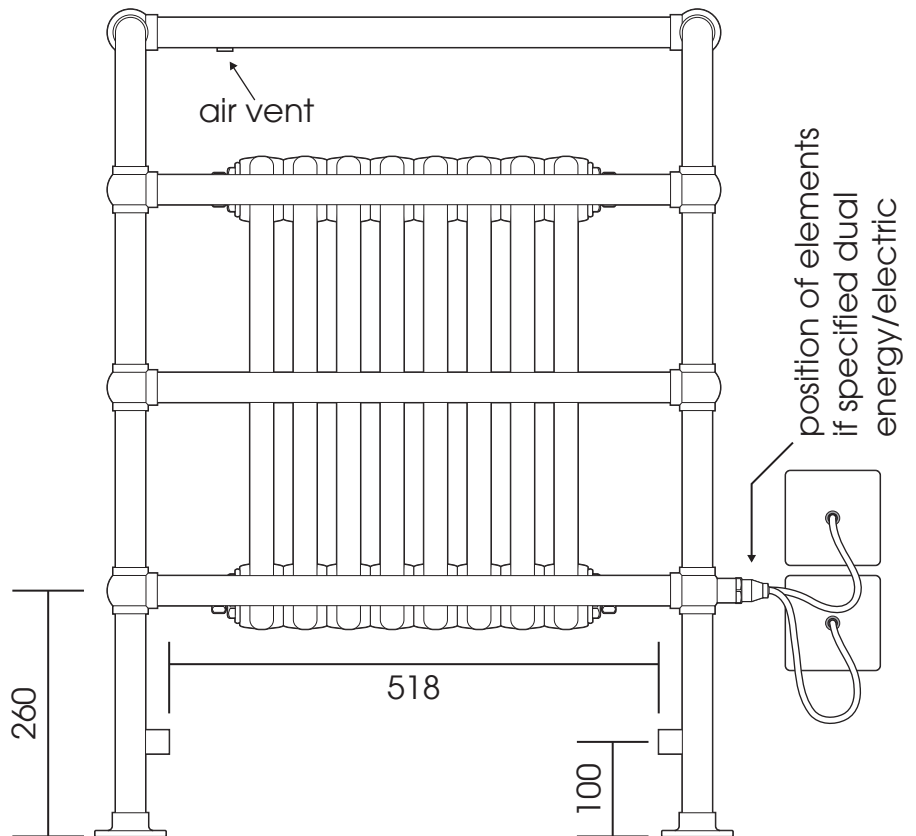

LG014

Height: 875

Tube \varnothing : 31.8

Width: 675

Output @ 50°C Δ T: 871 W

Depth: 325

Electric element: 200W + 300W

All dimensions in millimetres

Manufactured from ISO/CEN CuZn30As (BS CZ126) brass tube

Vogue UK Ltd. reserve the right to alter specifications without prior notice.
All measurements are nominal dimensions only, and are not binding

SCALE 1:8