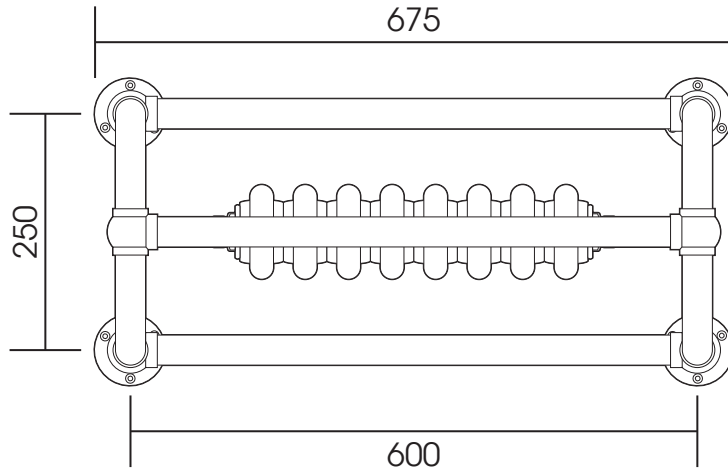

LG014

Height: 875

Tube \varnothing : 31.8

Width: 675

Output @ 50°C Δ T: 871 W

Depth: 325

Electric element: 200W + 300W

All dimensions in millimetres

Manufactured from ISO/CEN CuZn30As (BS CZ126) brass tube

Vogue UK Ltd. reserve the right to alter specifications without prior notice.
All measurements are nominal dimensions only, and are not binding

SCALE 1:8