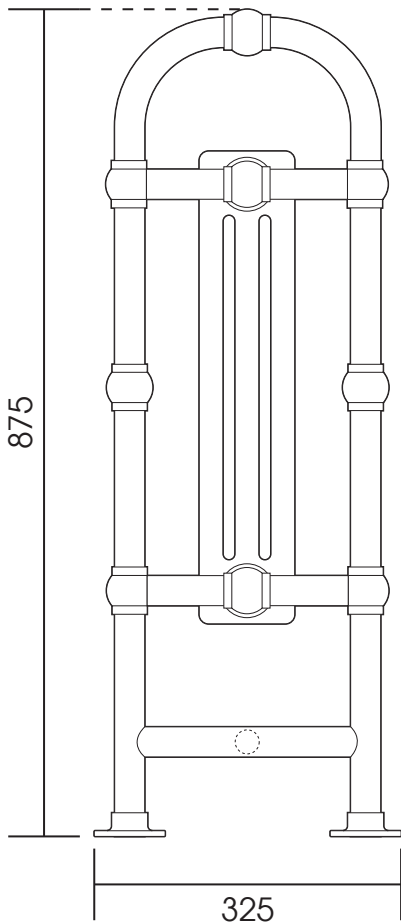

LG014

Height: 875

Tube \varnothing : 31.8

Width: 675

Output @ 50°C Δ T: 871 W

Depth: 325

Electric element: 200W + 300W

All dimensions in millimetres

Manufactured from ISO/CEN CuZn30As (BS CZ126) brass tube

Vogue UK Ltd. reserve the right to alter specifications without prior notice.
All measurements are nominal dimensions only, and are not binding

SCALE 1:8