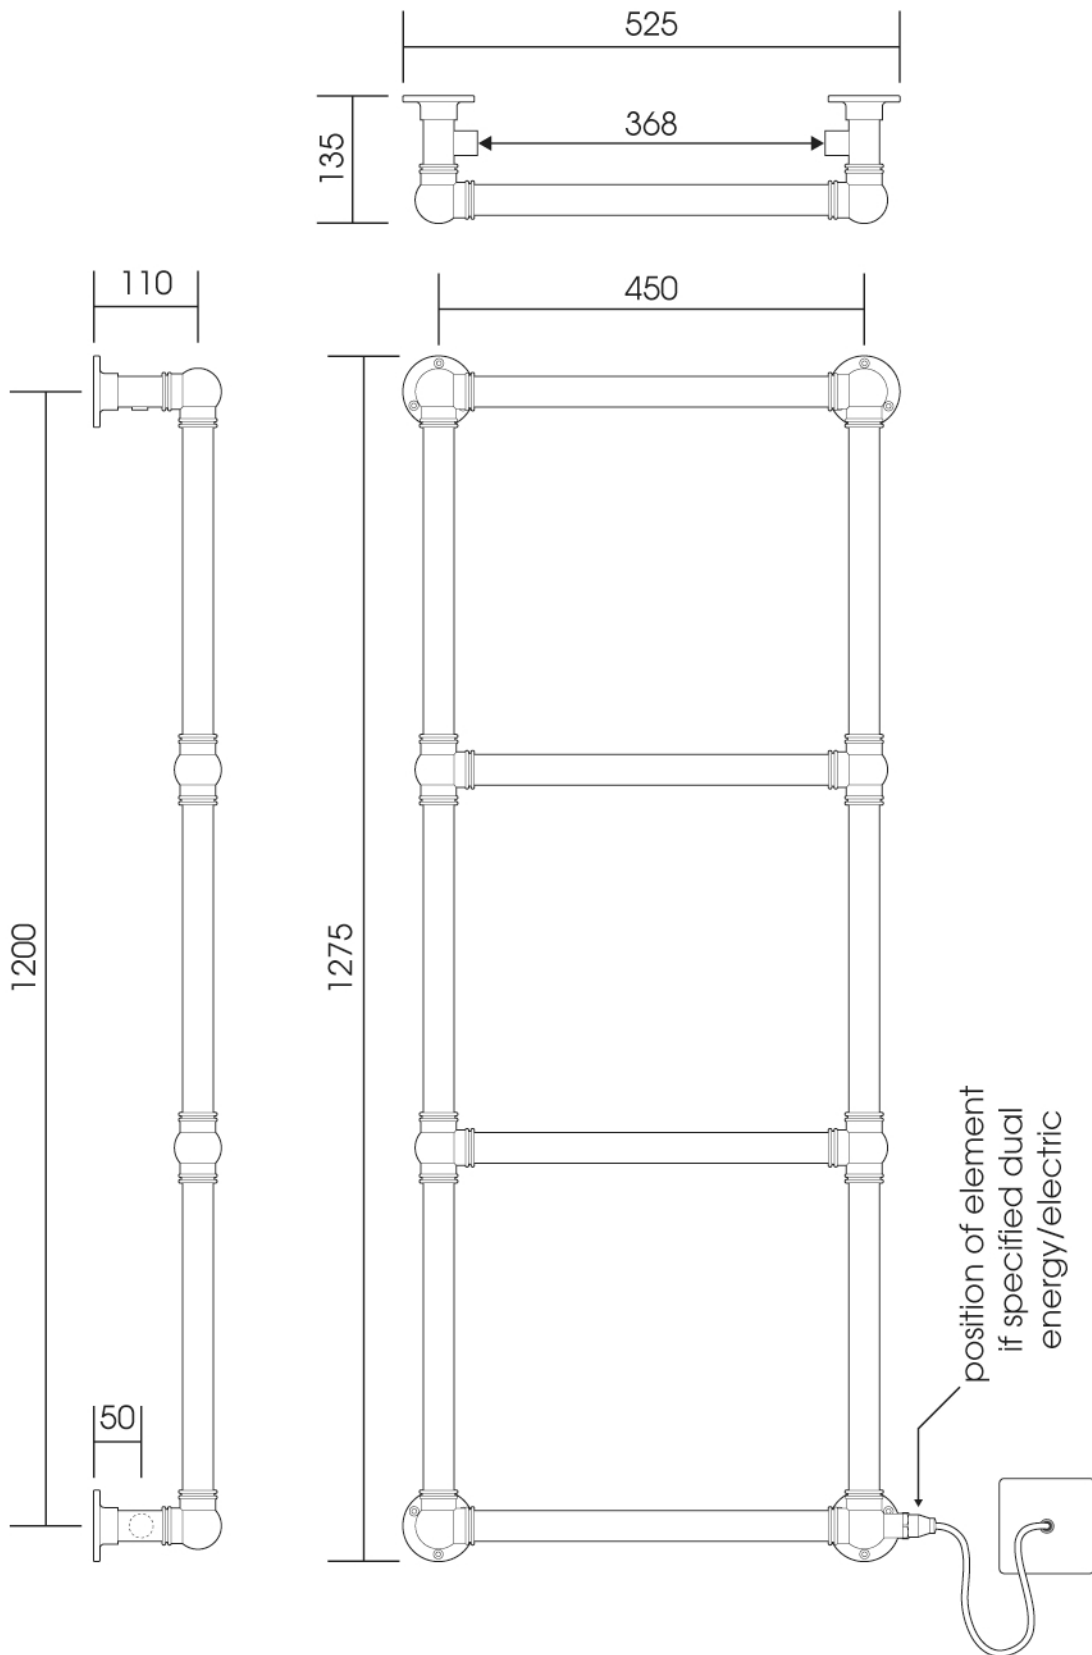

OG002A

Height: 1275

Tube \varnothing : 31.8

Width: 525

Output @ 50°C Δ T: 239 W

Depth: 135

Elec. element if specified: 125 W

ALL DIMENSIONS IN MILLIMETRES

Manufactured from ISO/CEN CuZn30As (BS CZ126) brass tube

Vogue UK Ltd. reserve the right to alter specifications without prior notice.

ALL MEASUREMENTS ARE NOMINAL DIMENSIONS ONLY, AND ARE NOT BINDING

SCALE 1:8