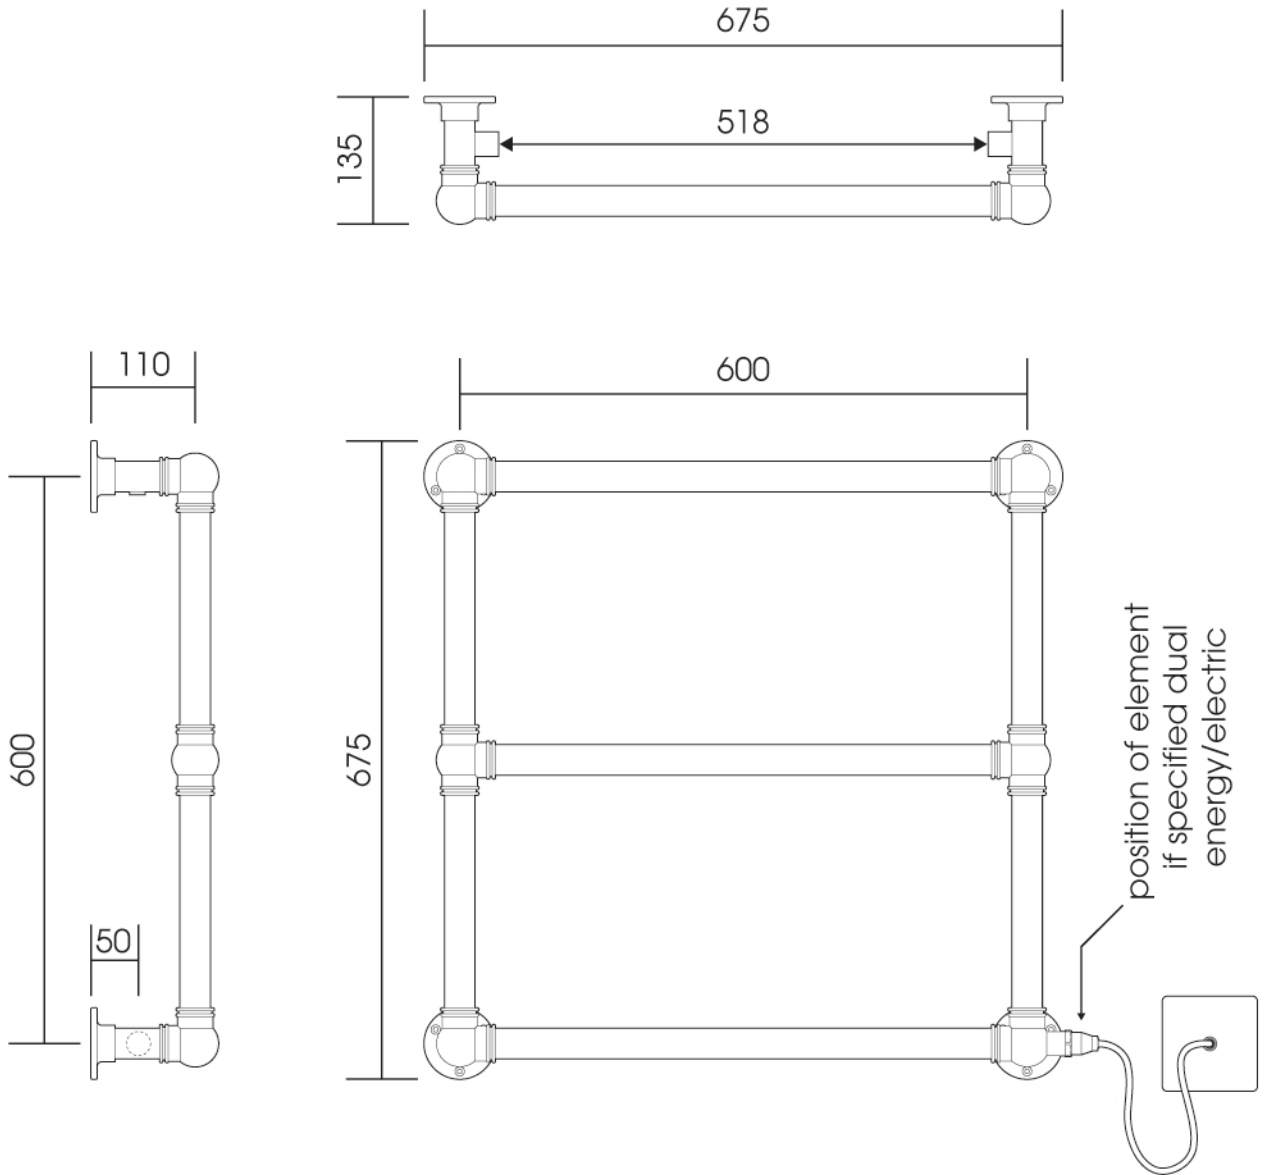

# OG002B

Height: 675

Tube  $\varnothing$  : 31.8

Width: 675

Output @ 50°C $\Delta$ T: 167 W

Depth: 135

Elec. element if specified: 100 W

ALL DIMENSIONS IN MILLIMETRES

Manufactured from ISO/CEN CuZn30As (BS CZ126) brass tube

Vogue UK Ltd. reserve the right to alter specifications without prior notice.  
ALL MEASUREMENTS ARE NOMINAL DIMENSIONS ONLY, AND ARE NOT BINDING

SCALE 1:8