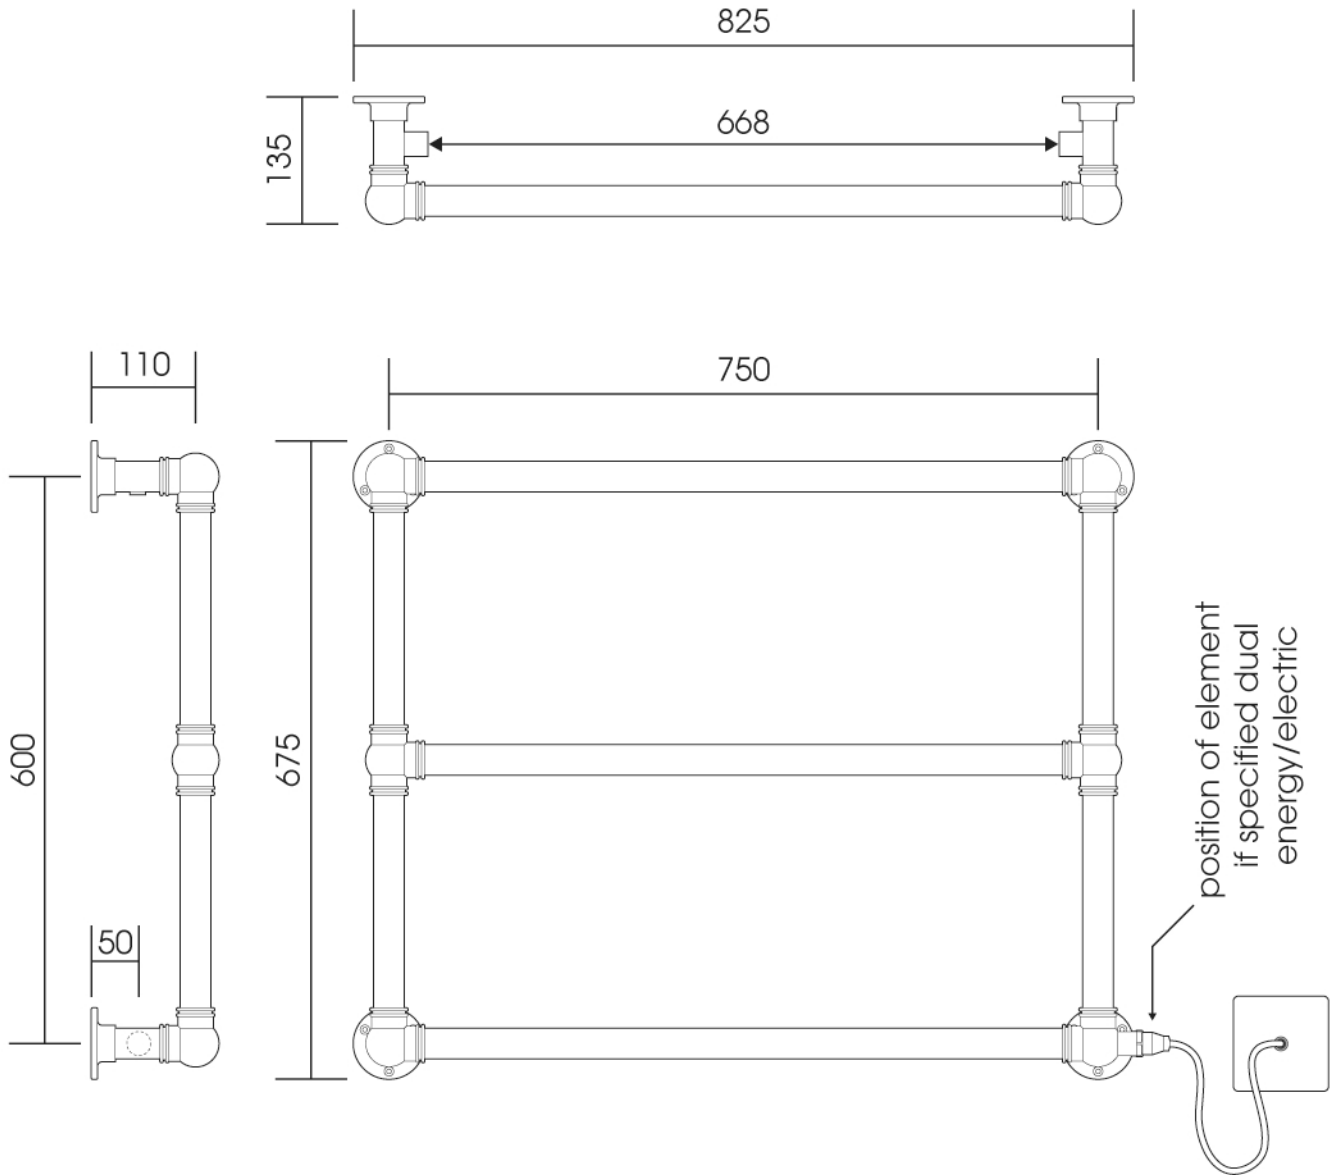

OG002C

Height: 675

Tube \varnothing : 31.8

Width: 825

Output @ 50°C Δ T: 190 W

Depth: 135

Elec. element if specified: 100 W

ALL DIMENSIONS IN MILLIMETRES

Manufactured from ISO/CEN CuZn30As (BS CZ126) brass tube

Vogue UK Ltd. reserve the right to alter specifications without prior notice.
ALL MEASUREMENTS ARE NOMINAL DIMENSIONS ONLY, AND ARE NOT BINDING

SCALE 1:8