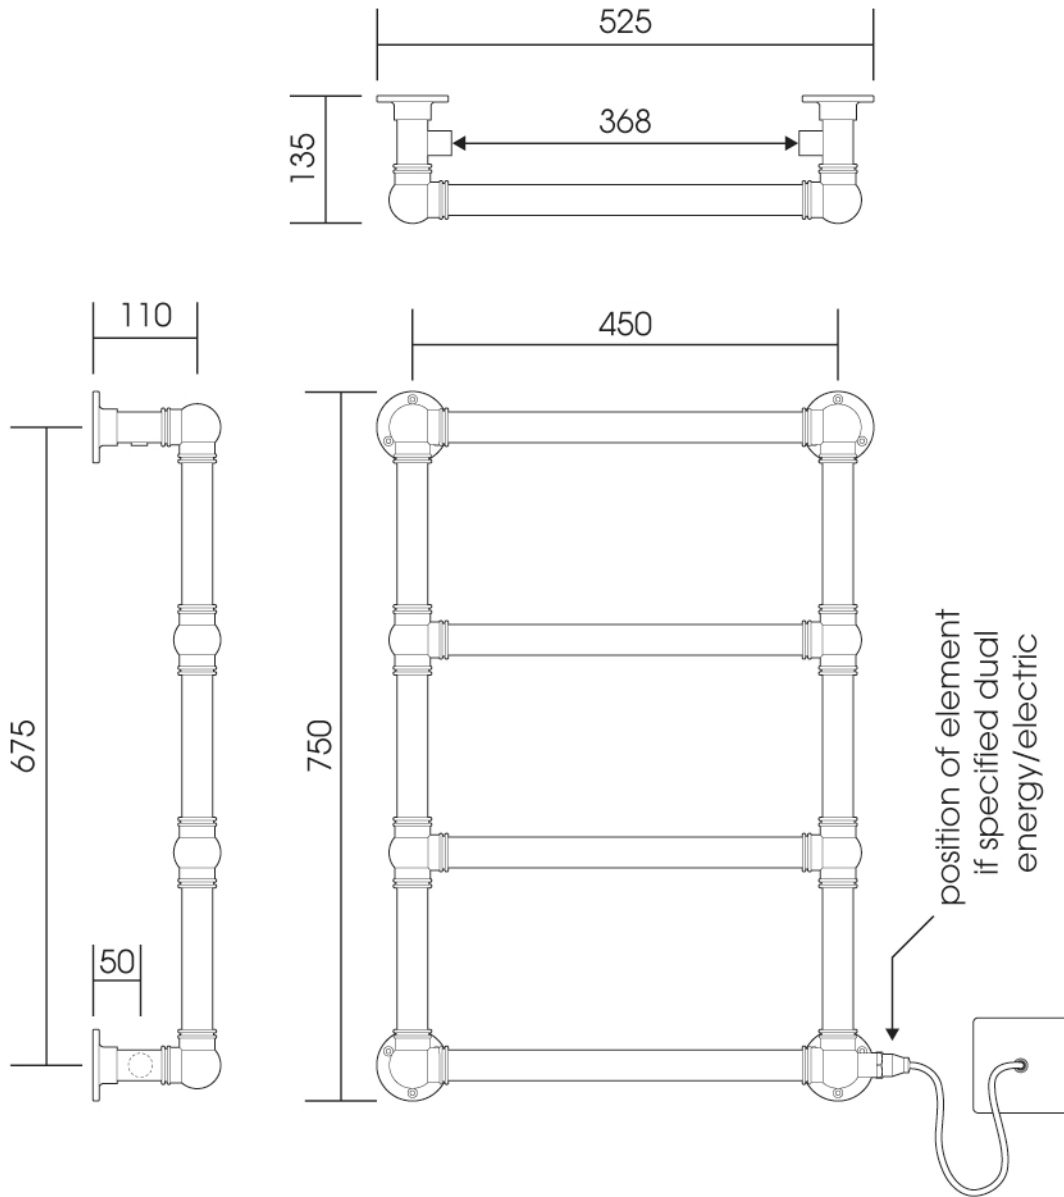

OG002D

Height: 750

Tube \varnothing : 31.8

Width: 525

Output @ 50°C Δ T: 178 W

Depth: 135

Elec. element if specified: 100 W

ALL DIMENSIONS IN MILLIMETRES

Manufactured from ISO/CEN CuZn30As (BS CZ126) brass tube

Vogue UK Ltd. reserve the right to alter specifications without prior notice.
ALL MEASUREMENTS ARE NOMINAL DIMENSIONS ONLY, AND ARE NOT BINDING

SCALE 1:8