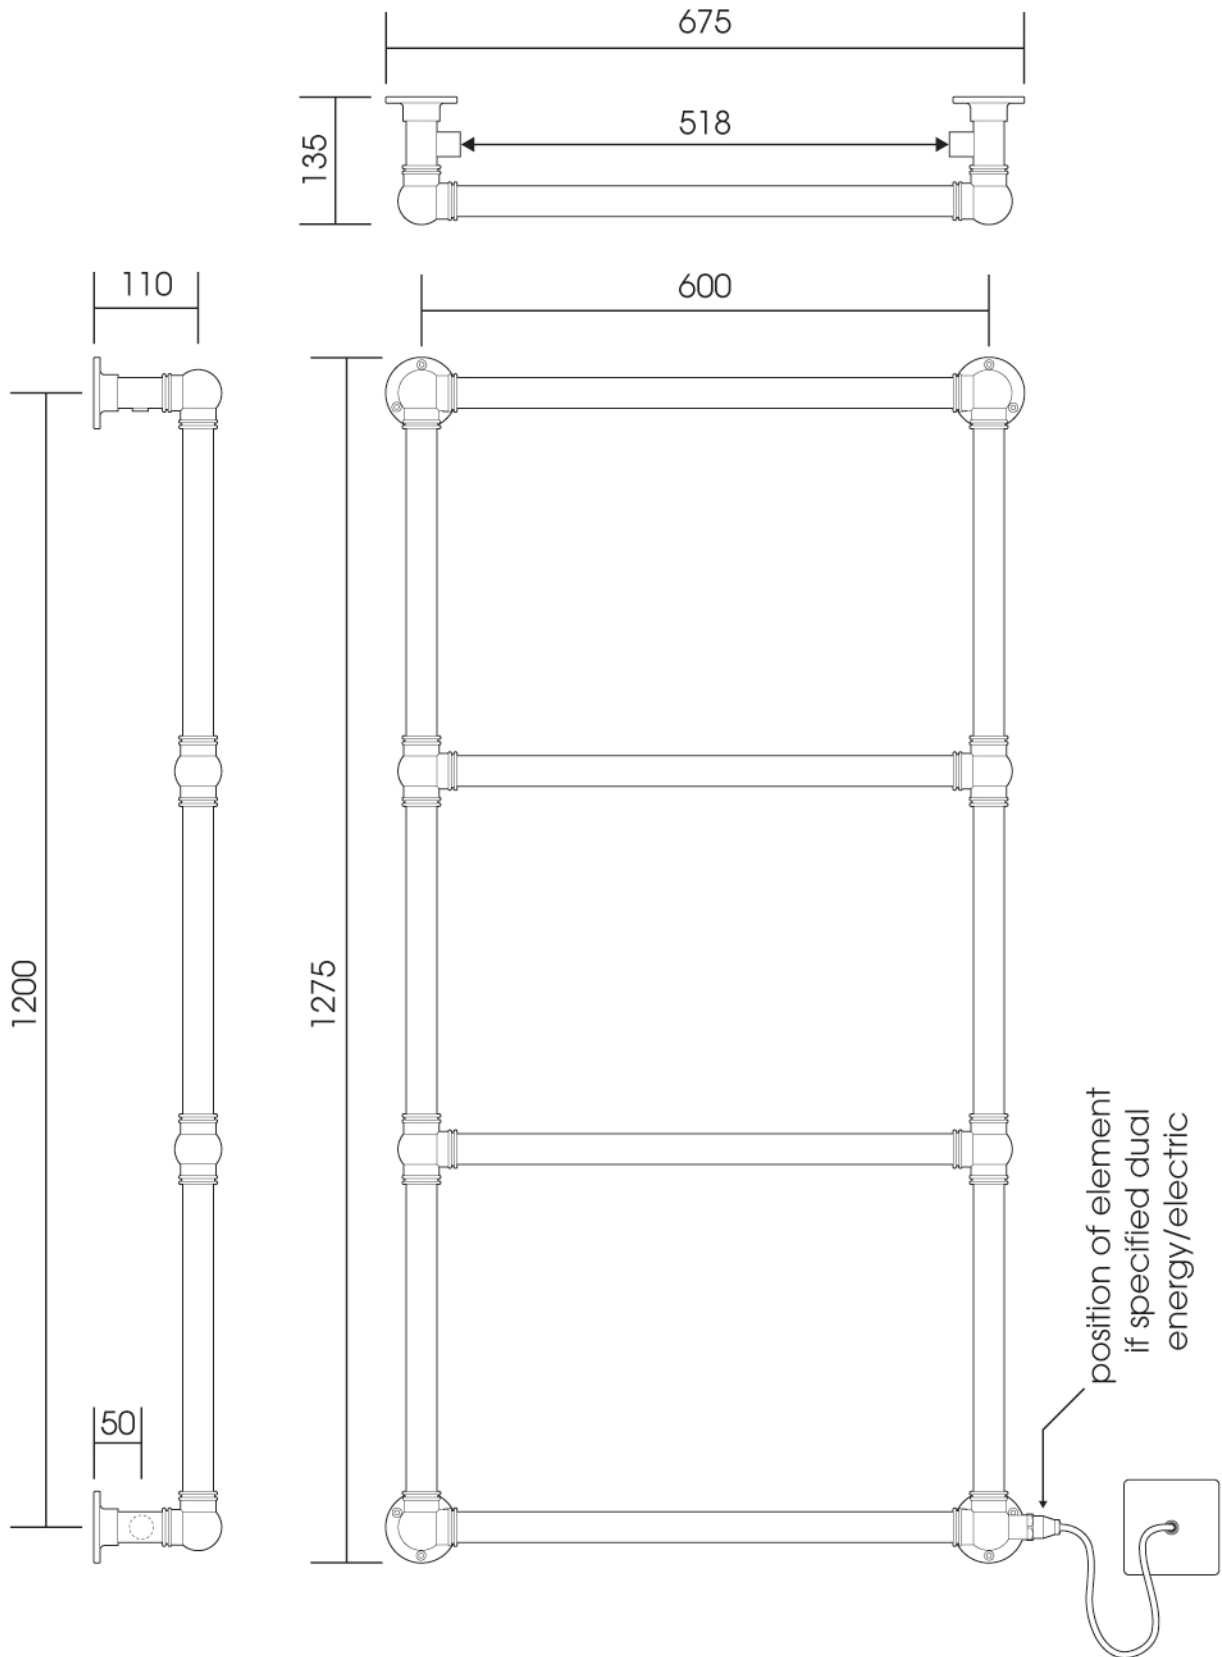

# OG002E

Height: 1275

Tube Ø : 31.8

Width: 675

Output @ 50°CΔT: 266 W

Depth: 135

Elec. element if specified: 125 W

ALL DIMENSIONS IN MILLIMETRES

Manufactured from ISO/CEN CuZn30As (BS CZ126) brass tube

Vogue UK Ltd. reserve the right to alter specifications without prior notice.  
ALL MEASUREMENTS ARE NOMINAL DIMENSIONS ONLY, AND ARE NOT BINDING

SCALE 1:8