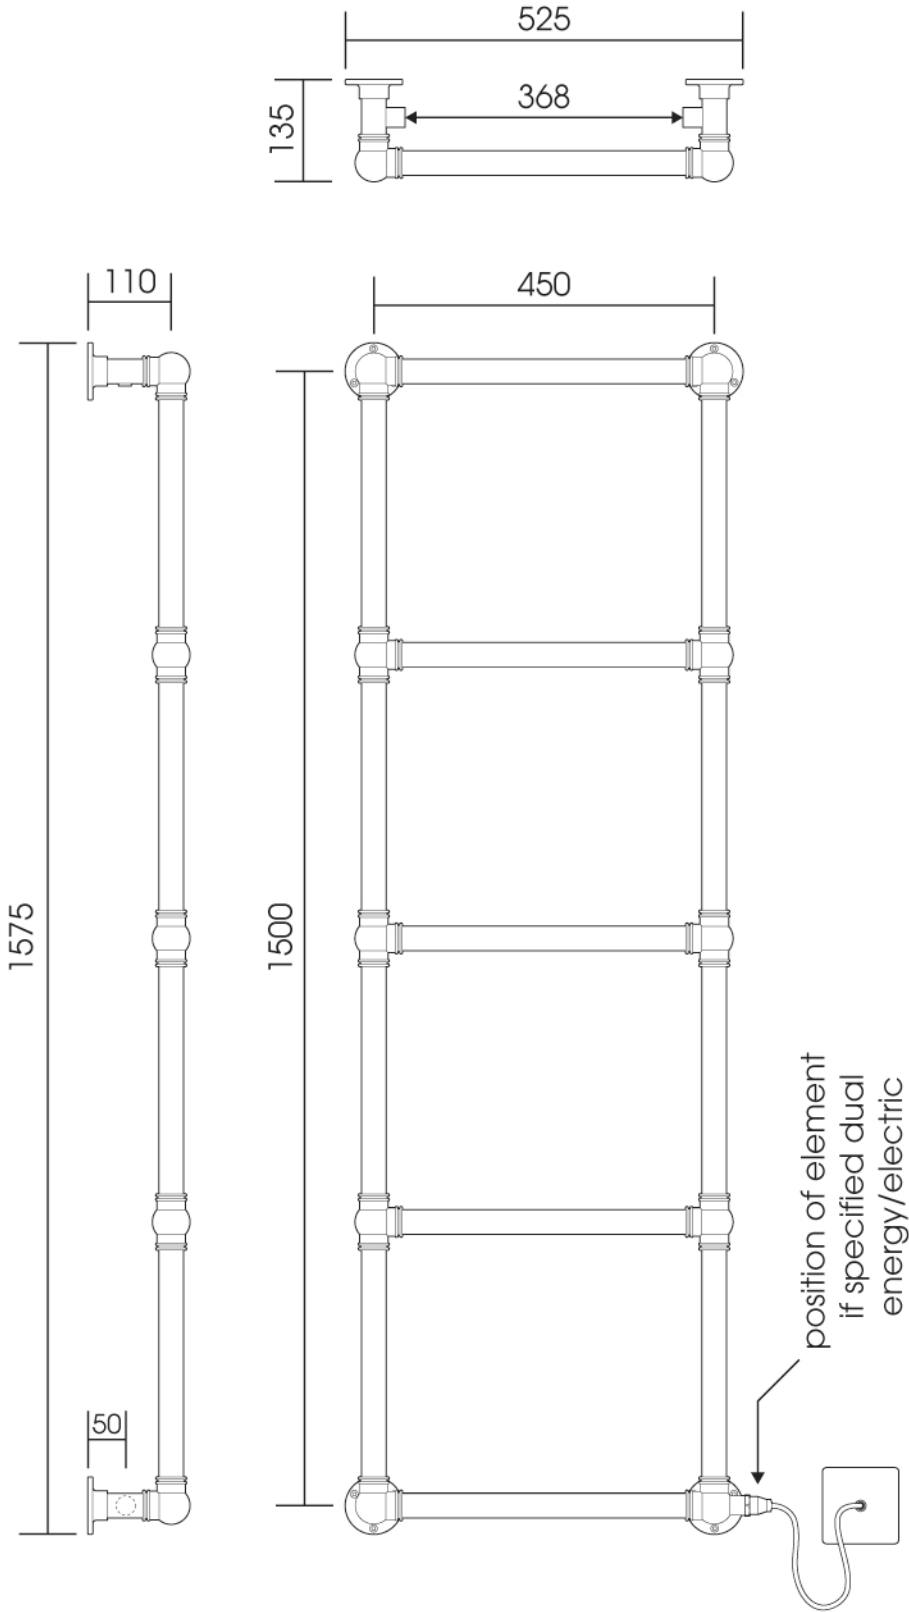

OG002F

Height: 1575

Tube Ø : 31.8

Width: 525

Output @ 50°CΔT: 292 W

Depth: 135

Elec. element if specified: 150 W

Manufactured from ISO/CEN CuZn30As (BS CZ126) brass tube

ALL DIMENSIONS IN MILLIMETRES

Vogue UK Ltd. reserve the right to alter specifications without prior notice.

ALL MEASUREMENTS ARE NOMINAL DIMENSIONS ONLY, AND ARE NOT BINDING

SCALE 1:10

VOGUE

UK

Units 6-10 Strawberry Lane Industrial Estate
Willenhall, West Midlands WV13 3RS
Tel: 01902 387000 Fax: 01902 387001
e-mail:sales@vogueuk.co.uk www.vogueuk.co.uk