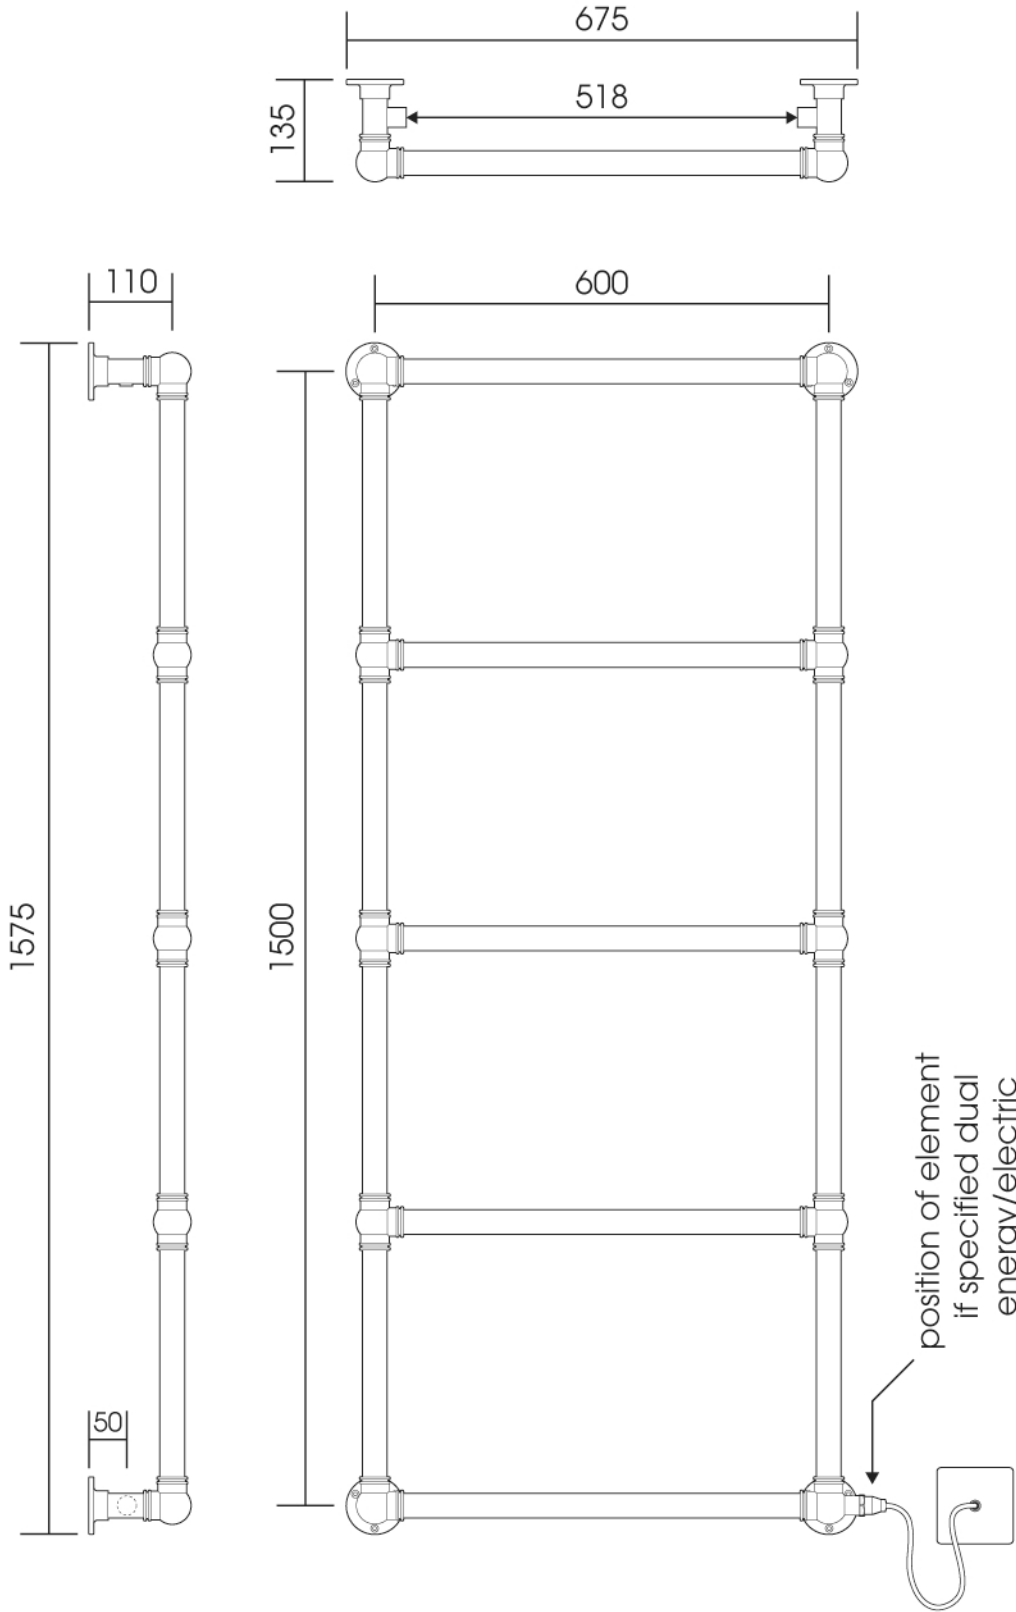

# OG002G

Height: 1575

Tube  $\varnothing$ : 31.8

Width: 675

Output @ 50°C $\Delta$ T: 327 W

Depth: 135

Elec. element if specified: 150 W

Manufactured from ISO/CEN CuZn30As (BS CZ126) brass tube

ALL DIMENSIONS IN MILLIMETRES

Vogue UK Ltd. reserve the right to alter specifications without prior notice.

ALL MEASUREMENTS ARE NOMINAL DIMENSIONS ONLY, AND ARE NOT BINDING

SCALE 1:10