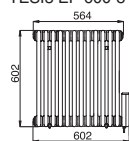

TESI3 EF-600-12