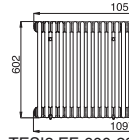

# TESI 3 ef electric

In photo: TESI 3 ef electric radiator. Three columns, high mm 602, width mm 692. Colour Standard White (cod. 01).

TESI3 EF-600-8

TESI3 EF-600-12

TESI3 EF-600-14

TESI3 EF-600-17

TESI3 EF-600-20

### Technical specifications:

See table below for dimensions.

Pressed sheet steel manifolds.

25 mm diameter sheet steel tubes.

45 mm long elements (element pitch).

Complete with thermal carrier fluid.

The TESI3 EF Electric radiator is cataphoresis painted