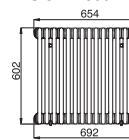

# TESI 3 ef electric

In photo: TESI 3 ef electric radiator. Three columns, high mm 602, width mm 692. Colour Standard White (cod. 01).

TESI3 EF-600-8

TESI3 EF-600-12

TESI3 EF-600-14

TESI3 EF-600-17

TESI3 EF-600-20

### Technical specifications:

See table below for dimensions.

Pressed sheet steel manifolds.

25 mm diameter sheet steel tubes.

45 mm long elements (element pitch).

Complete with thermal carrier fluid.

The TESI3 EF Electric radiator is cataphoresis painted