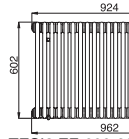

# TESI 3 ef electric

In photo: TESI 3 ef electric radiator. Three columns, high mm 602, width mm 692. Colour Standard White (cod. 01).

TESI3 EF-600-8

TESI3 EF-600-12

TESI3 EF-600-14

TESI3 EF-600-17

TESI3 EF-600-20

### Technical specifications:

See table below for dimensions.

Pressed sheet steel manifolds.

25 mm diameter sheet steel tubes.

45 mm long elements (element pitch).

Complete with thermal carrier fluid.

The TESI3 EF Electric radiator is cataphoresis painted