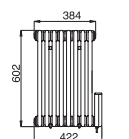

TESI3 EF-600-8