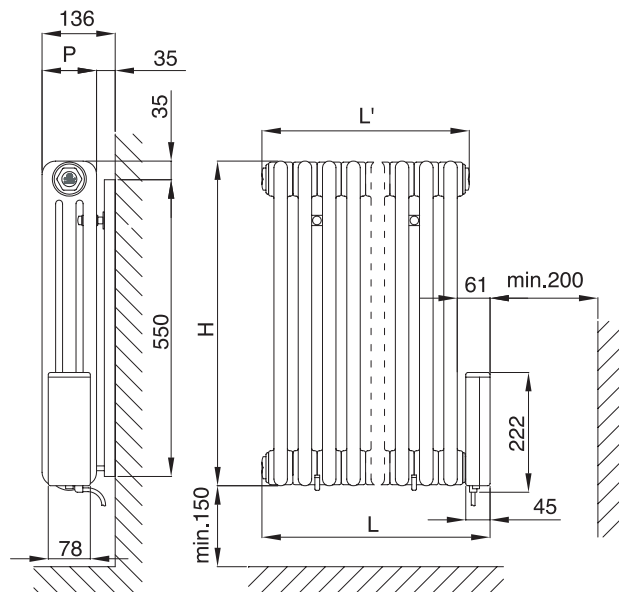

TESI 3 ef electric

Technical specifications:

See table below for dimensions.

Pressed sheet steel manifolds.

25 mm diameter sheet steel tubes.

45 mm long elements (element pitch).

Complete with thermal carrier fluid.

The TESI3 EF Electric radiator is cataphoresis painted

with Standard White (Code 01) epoxy powder only.

The heating element features electronic control with:

pilot-wire control, off, comfort, night economy (-3.5°C) and antifreeze function (7°C).

The pilot-wire control recognises 6 functions:

comfort, comfort -1°C, comfort -2°C, night economy, antifreeze and off (these functions can only be used with the pilot-wire remote control).

Power supply cable without power outlet pursuant.

Brackets: White Standard wall brackets included.

Single phase power supply 230 V, 50 Hz, Class II, IP 24.

MODEL	Code	Elements	Depth P mm	Height H mm	Width Tot. L mm	Width L' mm	Weight* Kg	Electric power Watt
TESI3EF-600-8	RT3060008010030	8	101	602	422	384	18,7	400
TESI3EF-600-12	RT3060012010052	12	101	602	602	564	27,6	600
TESI3EF-600-14	RT3060014010044	14	101	602	692	654	32,0	800
TESI3EF-600-17	RT3060017010048	17	101	602	827	789	38,7	1000
TESI3EF-600-20	RT3060020010056	20	101	602	962	924	45,4	1200
TESI3EF-600-23	RT3060023010036	23	101	602	1097	1059	52,1	1500
TESI3EF-600-29	RT3060029010023	29	101	602	1367	1329	65,4	2000

Tesi 3 ef Electric is available only in Standard White colour (cod. 01).

* Weight includes electric control.

Accessories includes in the prices

The pilot-wire control recognises 6 functions: comfort, comfort -1°C, comfort -2°C, night economy, antifreeze and off (these functions can only be used with the pilot-wire remote control).