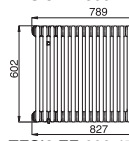

# TESI 3 ef electric

In photo: TESI 3 ef electric radiator. Three columns, high mm 602, width mm 692. Colour Standard White (cod. 01).

TESI3 EF-600-8

TESI3 EF-600-12

TESI3 EF-600-14

TESI3 EF-600-17

TESI3 EF-600-20

### Technical specifications:

See table below for dimensions.

Pressed sheet steel manifolds.

25 mm diameter sheet steel tubes.

45 mm long elements (element pitch).

Complete with thermal carrier fluid.

The TESI3 EF Electric radiator is cataphoresis painted