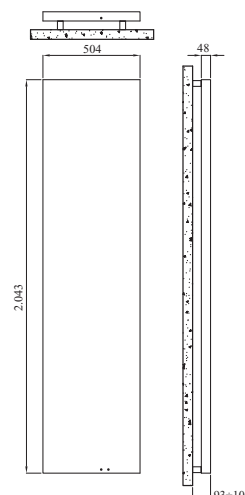

RELAX

ELECTRIC

ELECTRIC RELAX CAN BE
INSTALLED VERTICALLY
OR HORIZONTALLY.

Relax 48

Packing included:

- 1 wall bracket kit;
- 1 Heater heating system;
- 1 Wireless receiver integrated on the plate with 2 LEDS to signal the function mode;
- 1 Programmable wireless digital transmitter.

TECHNICAL SPECIFICATIONS:

- Electric radiating panel.
- Electrical power development: Relax 800 Watt.
- Wireless digital electronic control featuring weekly program.
- 433 MHz function frequency.
- Class II insulation; IP44.
- ITCS (Intelligent Temperature Control System) function to ensure the exact temperature at the set time.

MODEL	Code	Depth P mm	Height H mm	Width L mm	Weight Kg	Electric Power Watt
Relax 48 2043 x 504	RX48C504Z xx	48	2043	504	51,0	800

- Relax Electric is available only in "Serie Special" colours.

Controller Wireless

The new wireless controller allows complete remote management of every electric radiator function. The controller features a weekly program function that allows energy savings according to your lifestyle and routine. A different code is associated with each transmitter to avoid interference with nearby homes. Because they are wireless, the radiofrequency controllers offer the advantage of being quick and easy to install. Commands are transmitted via radio waves. The transmitter can even be placed on a piece of furniture. Because there are no wires, there is no need to carry out any modifications within the home.