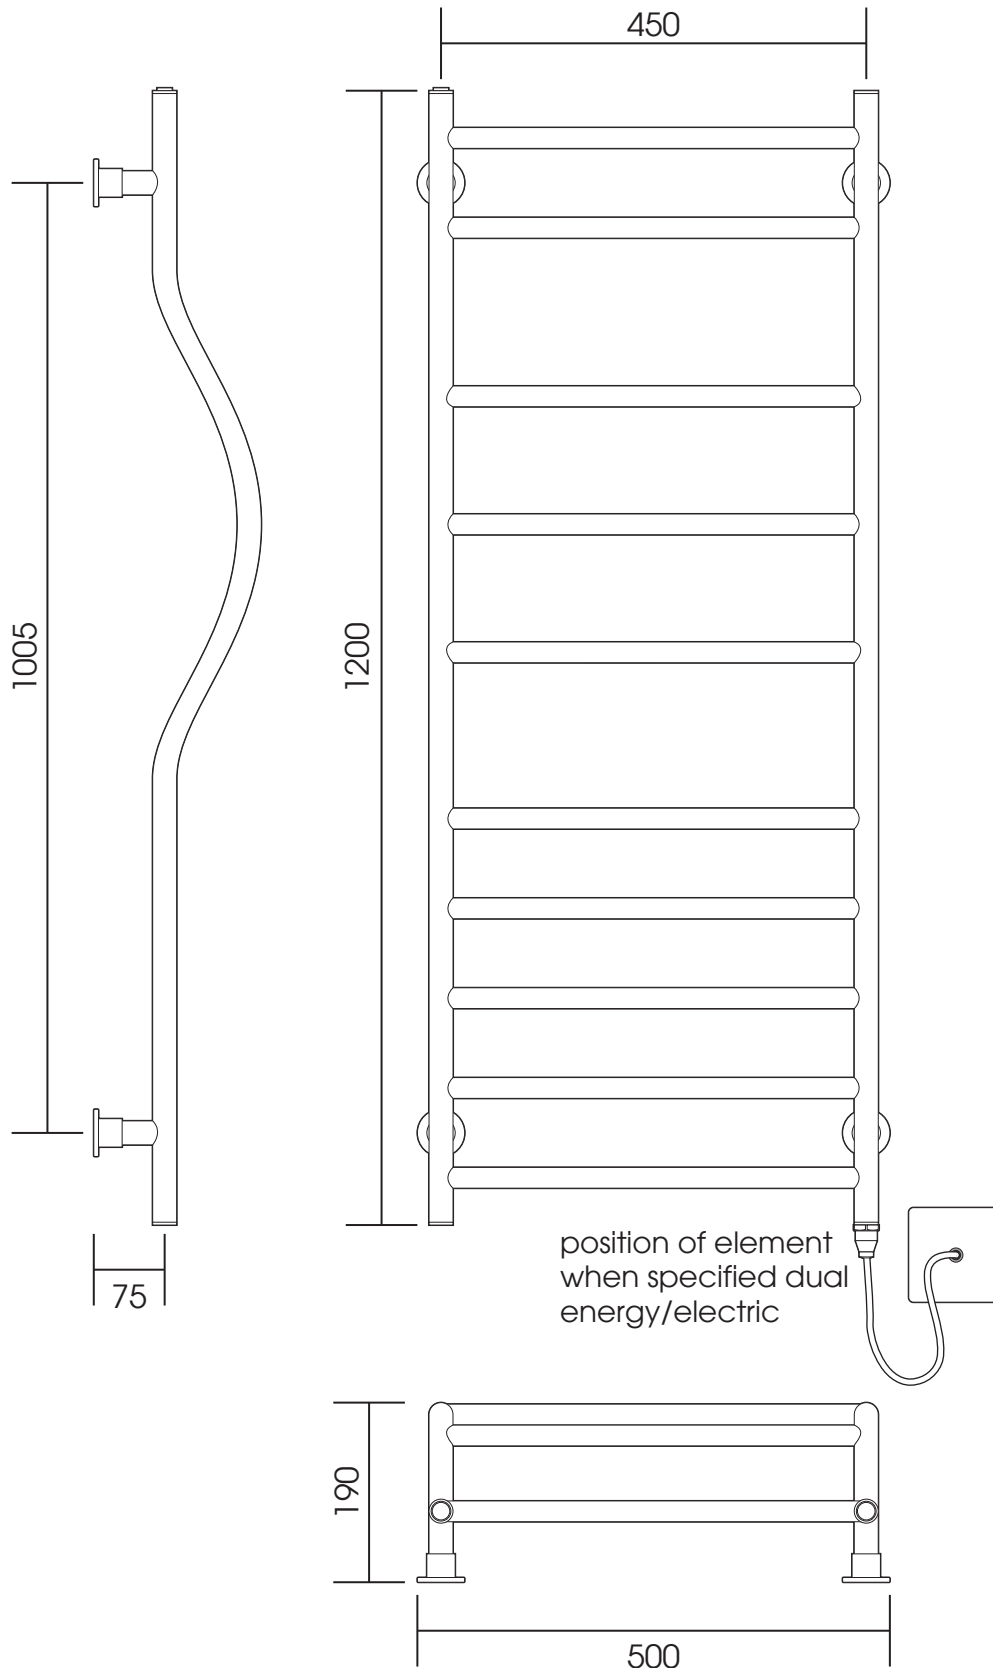

TM015

Height: 1200

Width: 500

Depth: 190

Tube \varnothing : 25.4 + 22

Output @ 50°C Δ T: 290 W

Electric element: 150 W

All dimensions in millimetres

Manufactured from ISO/CEN CuZn30As (BS CZ126) brass tube

Vogue UK Ltd. reserve the right to alter specifications without prior notice.
All measurements given are nominal dimensions only.

SCALE 1:8

Units 6-10 Strawberry Lane Industrial Estate
Strawberry Lane
Willenhall
West Midlands WV13 3RS