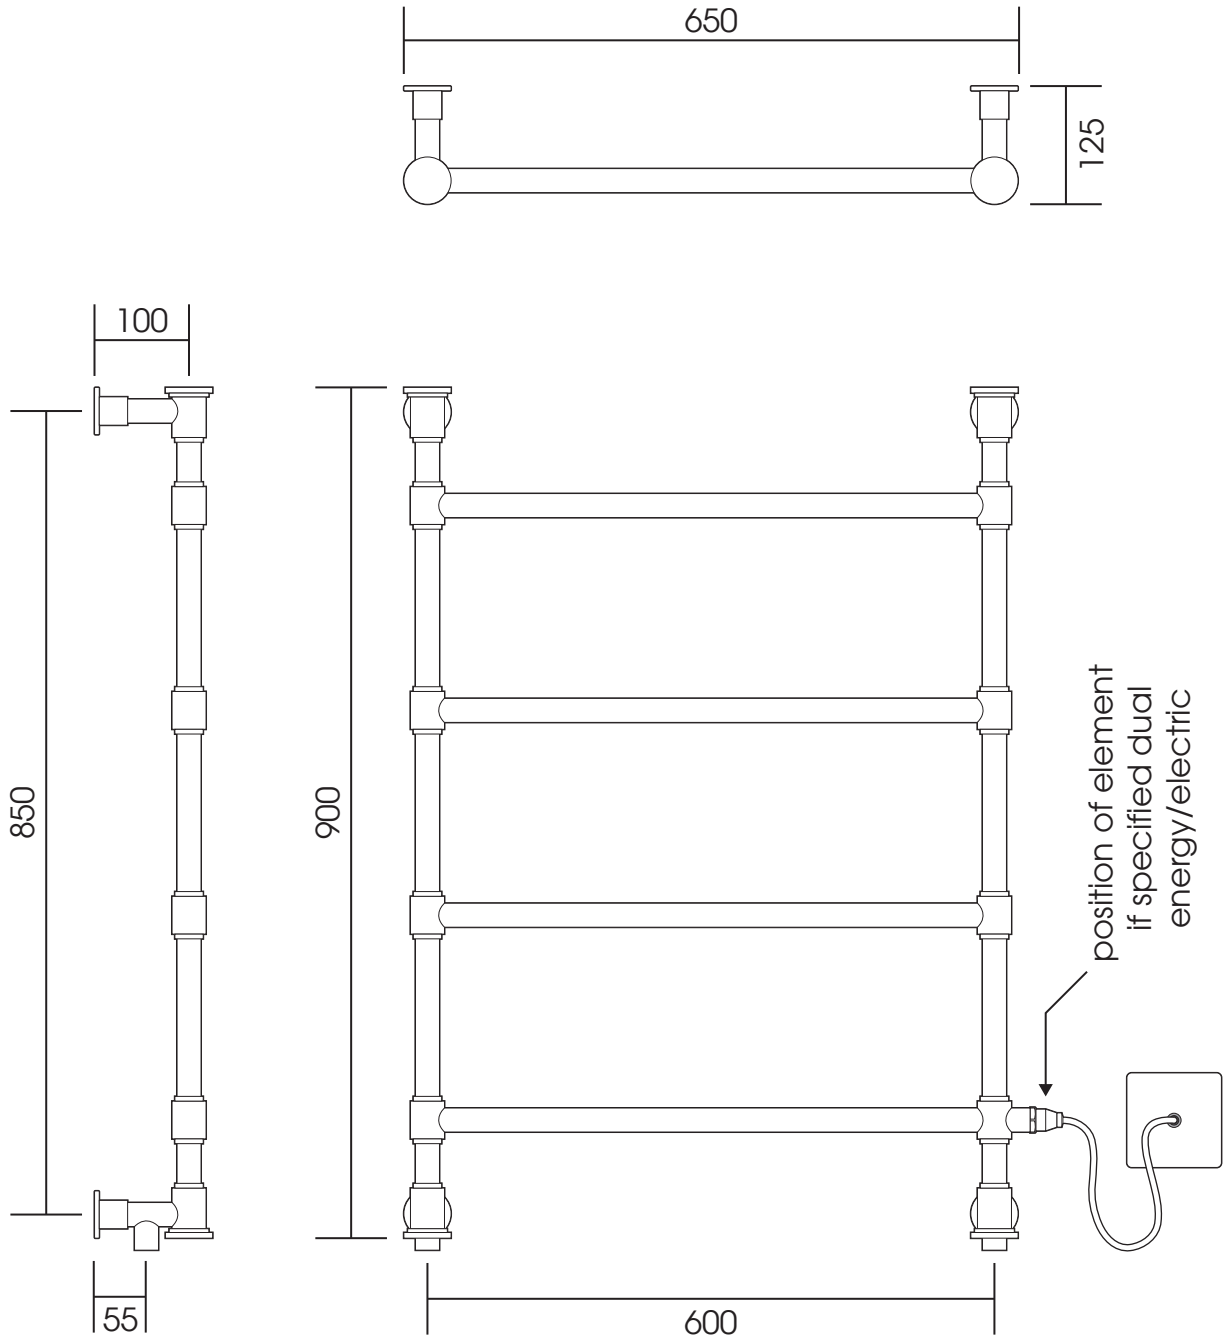

# TM016A

Height: 900

Tube  $\varnothing$  : 25.4

Width: 650

Output @ 50°C $\Delta$ T: 213 W

Depth: 125

Elec. element when specified: 125 W

All dimensions in millimetres

Manufactured from ISO/CEN CuZn30As (BS CZ126) brass tube

Vogue UK Ltd. reserve the right to alter specifications without prior notice.  
All measurements are nominal dimensions only, and are not binding