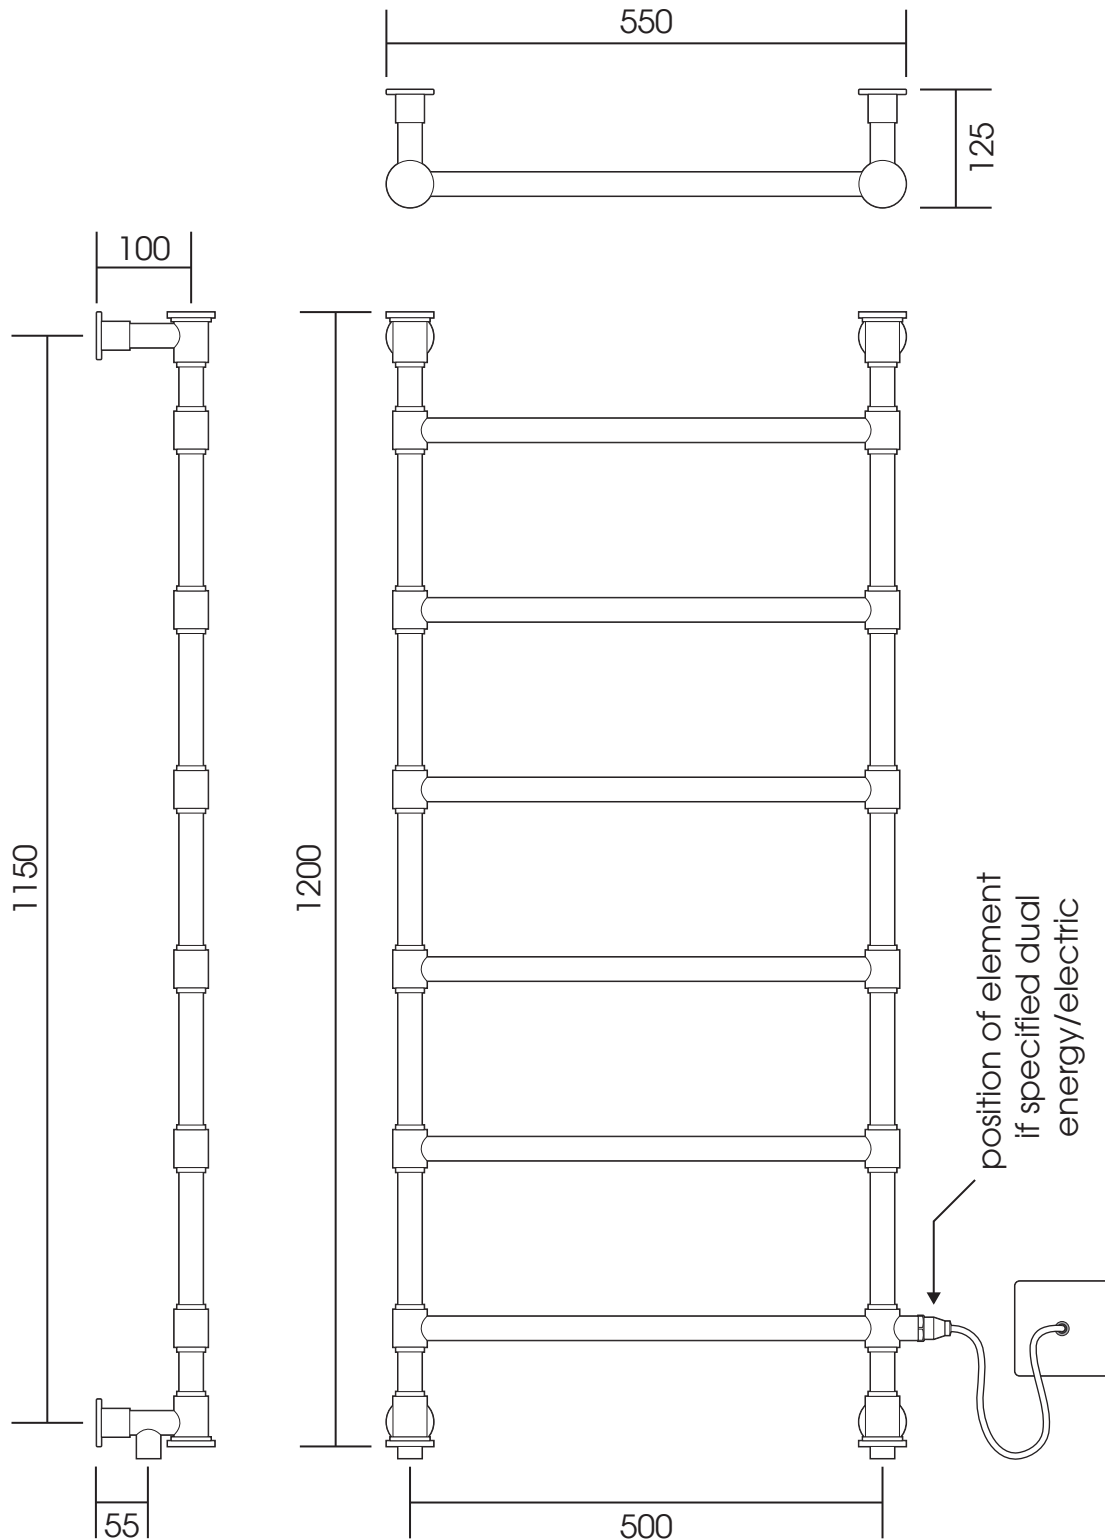

TM016B

Height: 1200

Tube \varnothing : 25.4

Width: 550

Output @ 50°C Δ T: 271 W

Depth: 125

Elec. element when specified: 150 W

All dimensions in millimetres

Manufactured from ISO/CEN CuZn30As (BS CZ126) brass tube

Vogue UK Ltd. reserve the right to alter specifications without prior notice.
All measurements are nominal dimensions only, and are not binding

SCALE 1:8