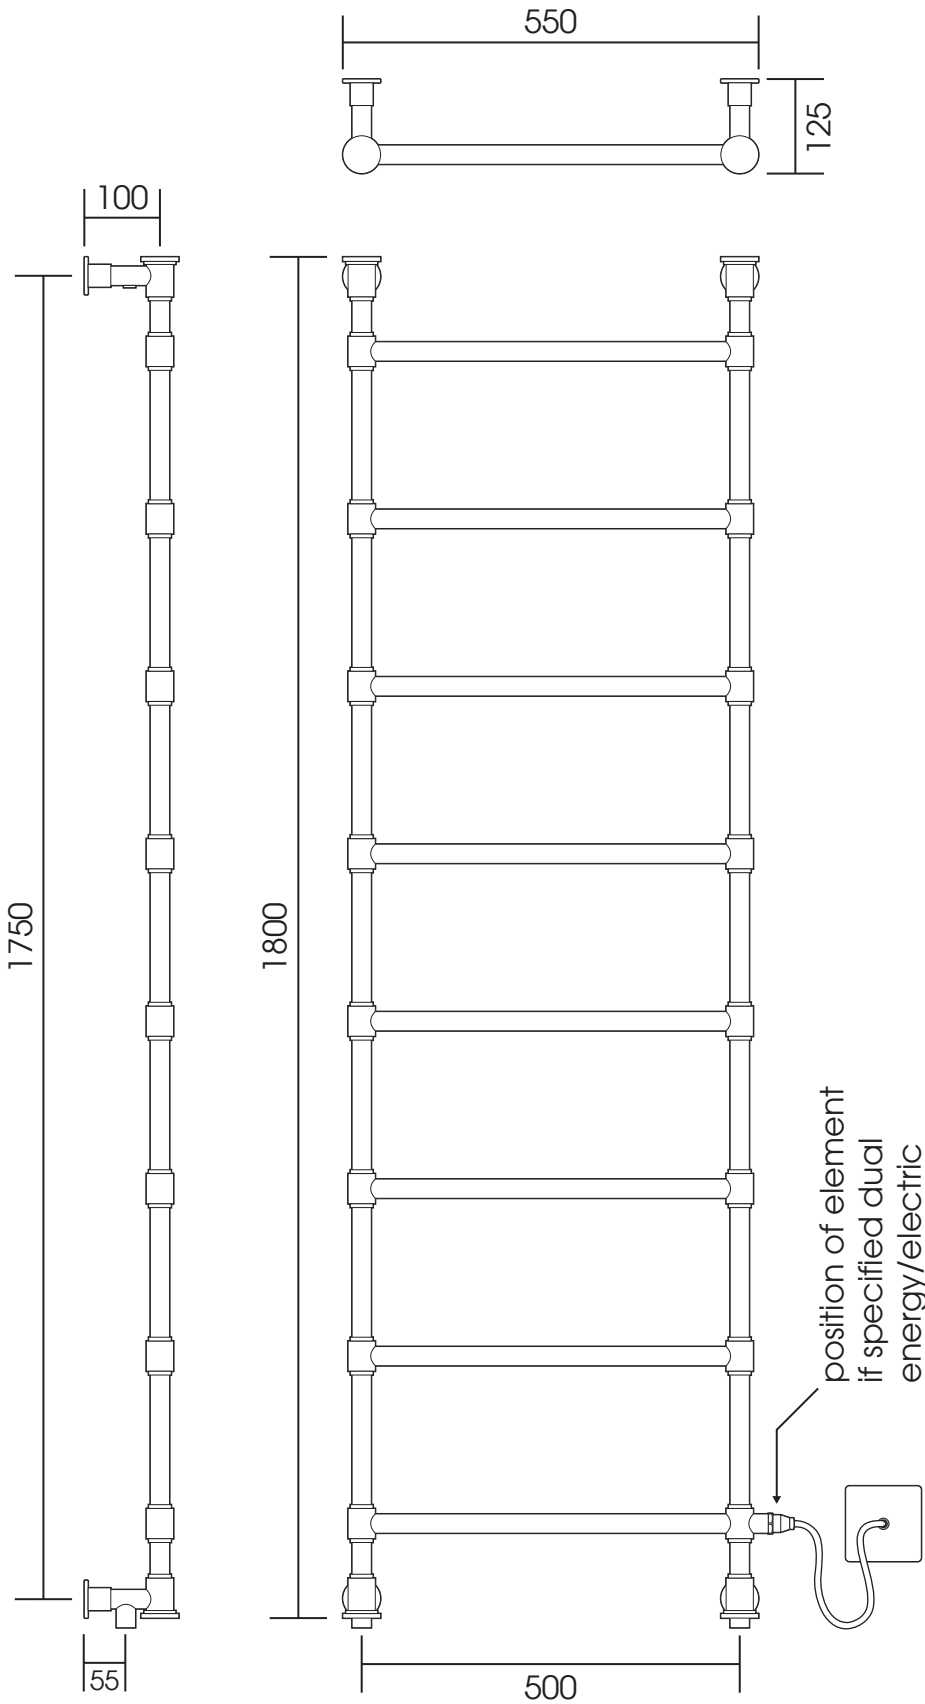

# TM016C

Height: 1800

Tube  $\varnothing$ : 25.4

Width: 550

Output @ 50°C $\Delta$ T: 423 W

Depth: 125

Elec. element when specified: 200 W

Manufactured from ISO/CEN CuZn30As (BS CZ126) brass tube

All dimensions in millimetres

Vogue UK Ltd. reserve the right to alter specifications without prior notice.  
All measurements are nominal dimensions only, and are not binding

SCALE 1:10

Units 6-10 Strawberry Lane Industrial Estate  
Strawberry Lane  
Willenhall  
West Midlands WV13 3RS