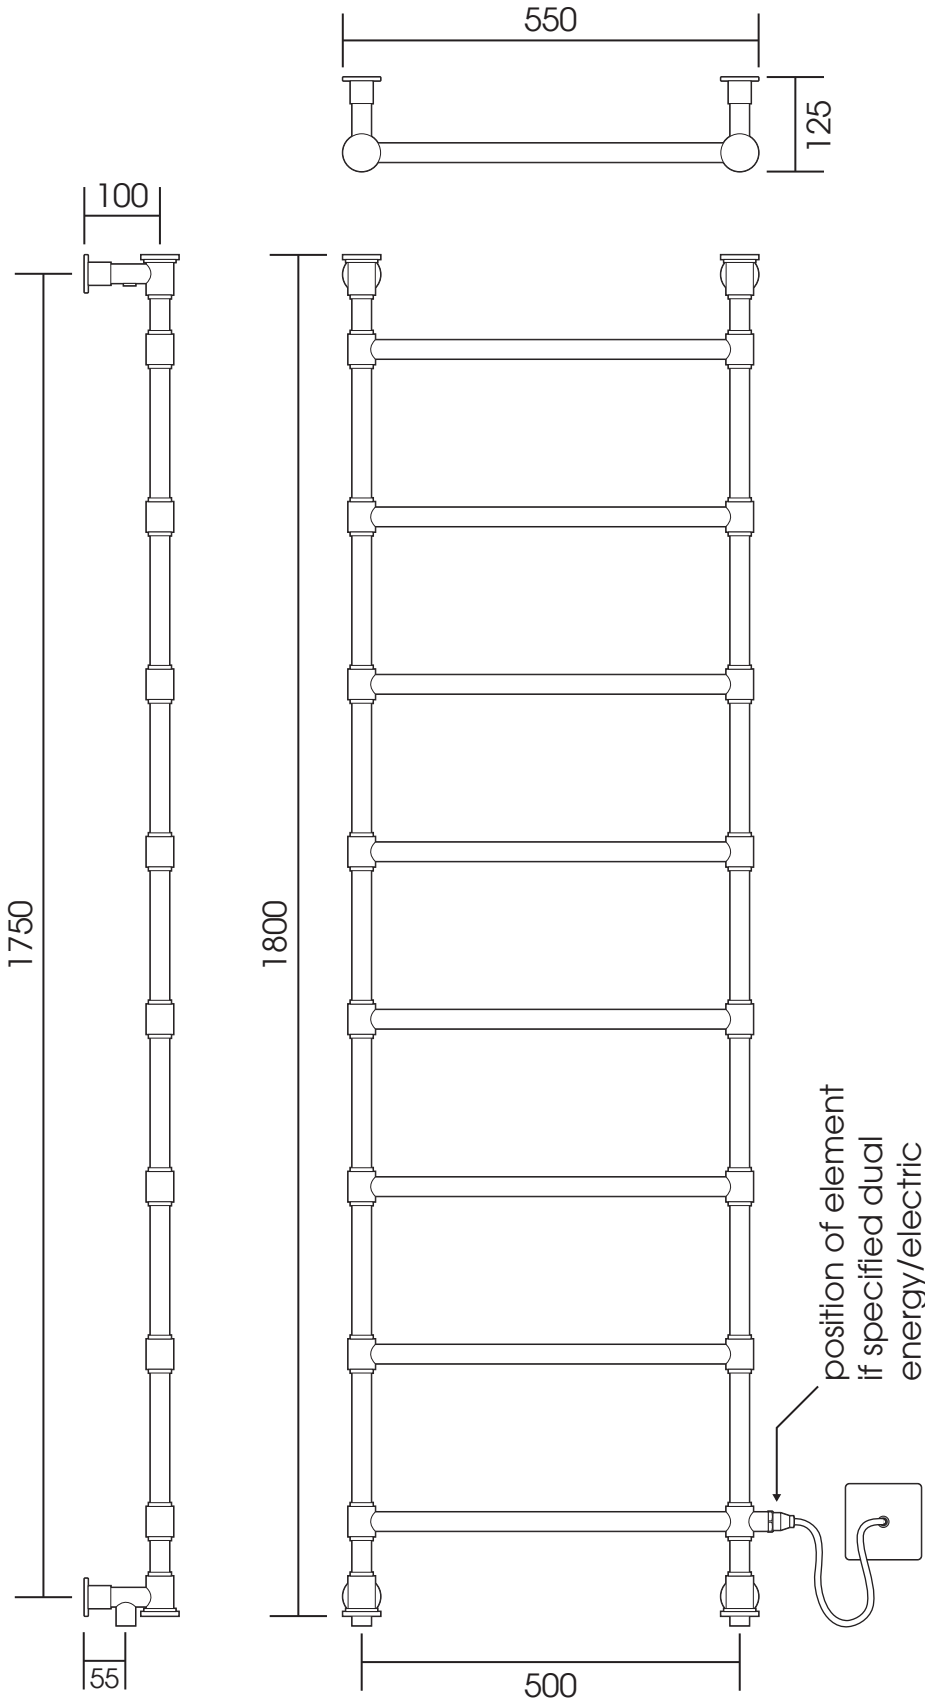

# TM016C

Height: 1800

Tube  $\varnothing$ : 25.4

Width: 550

Output @ 50°C $\Delta$ T: 423 W

Depth: 125

Elec. element when specified: 200 W

Manufactured from ISO/CEN CuZn30As (BS CZ126) brass tube

All dimensions in millimetres

Vogue UK Ltd. reserve the right to alter specifications without prior notice.  
All measurements are nominal dimensions only, and are not binding

SCALE 1:10

Units 6-10 Strawberry Lane Industrial Estate  
Strawberry Lane  
Willenhall  
West Midlands WV13 3RS