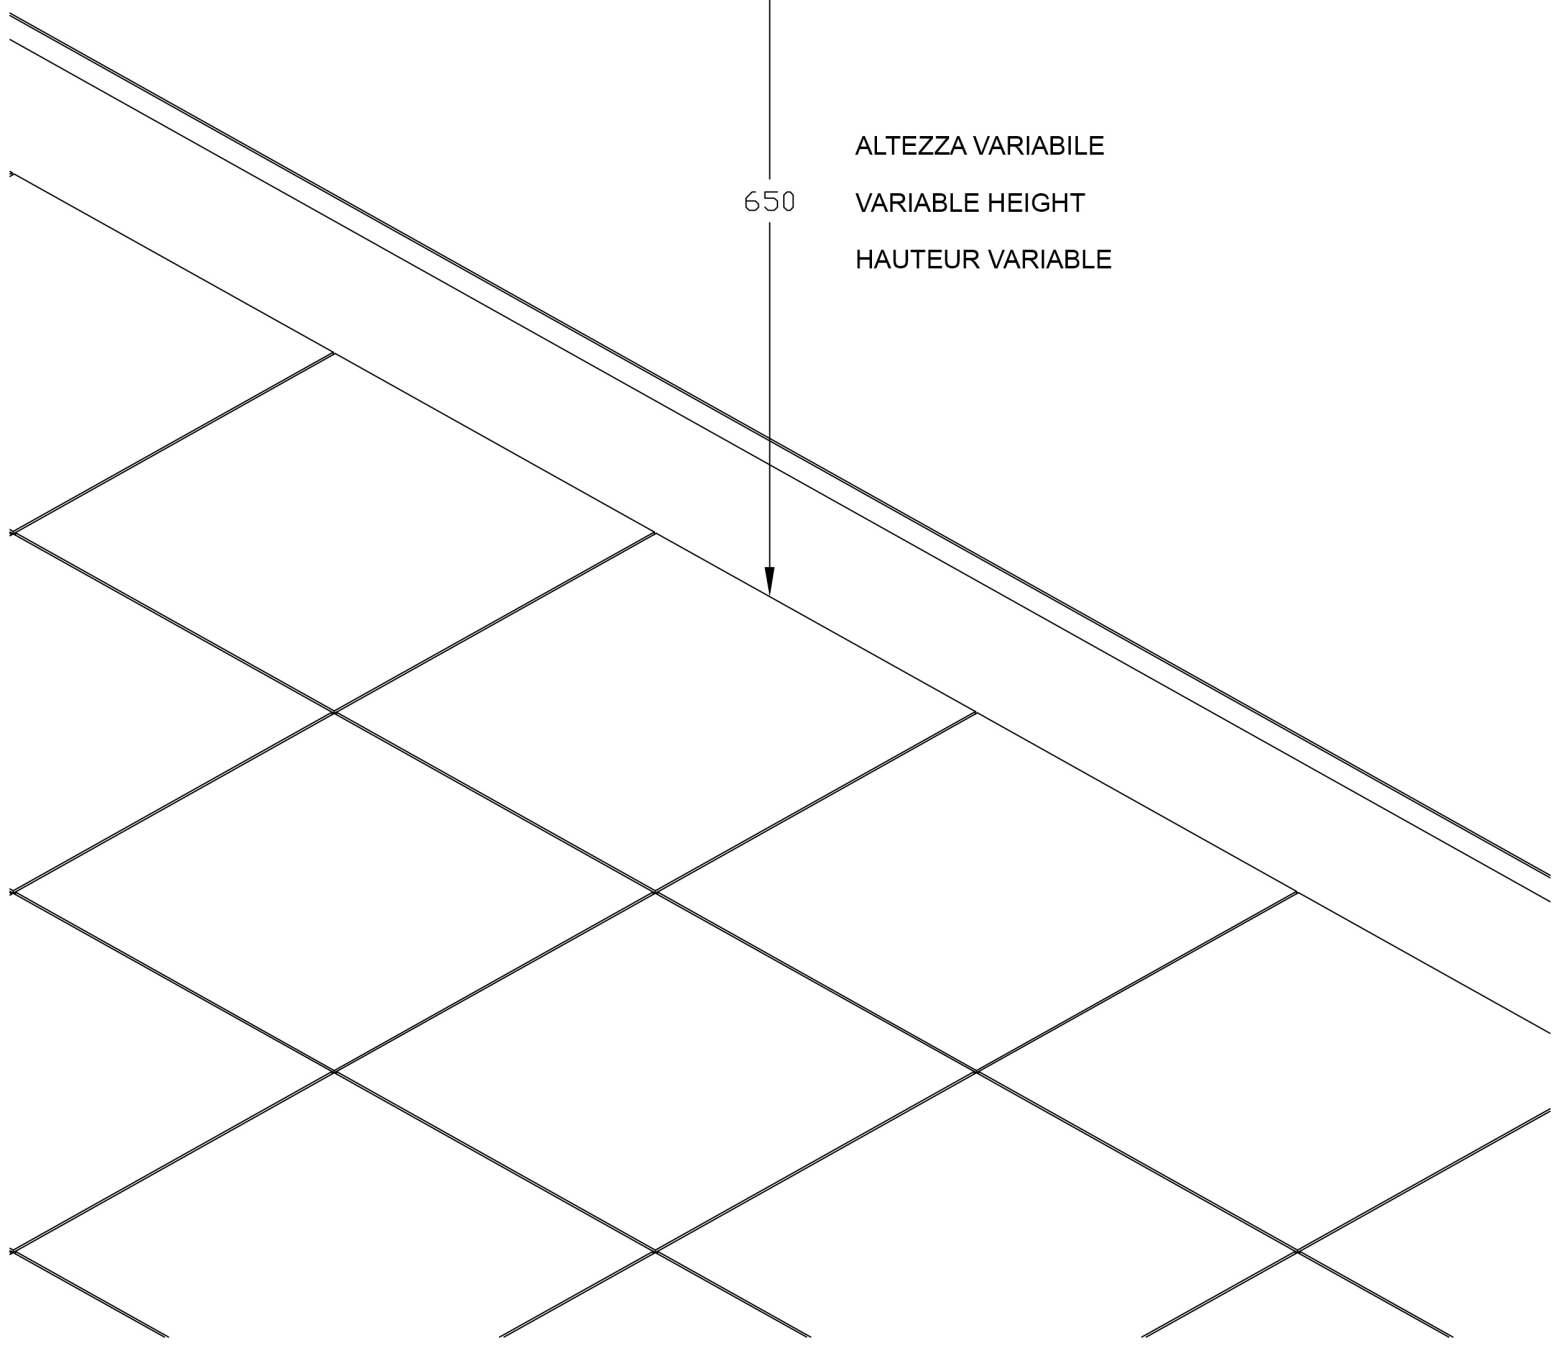

KIT VALVOLE - VALVE SET - KIT DE SOUPAPES

D	A	B	C	E
1/2"	41	32	26	24X19

- Cronotermostato wifi per radiatori elettrici (optional)
- Wifi thermostat for electric radiators (optional)
- Thermostat wifi pour radiateurs électriques (optional)